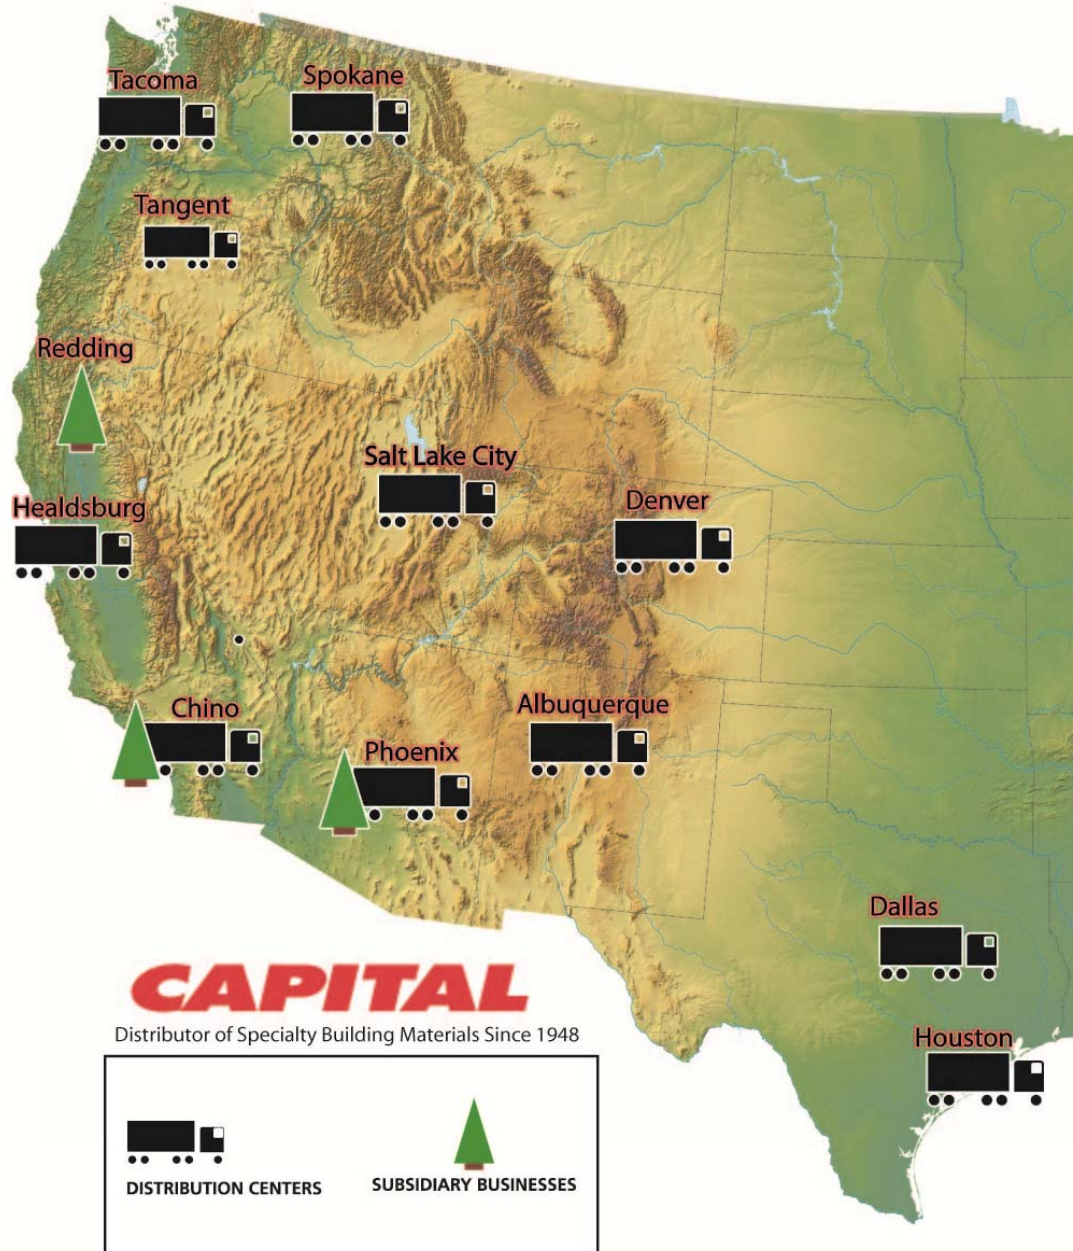

CAPITAL

The following are industry organizations with which Capital Lumber Company is proudly associated

Capital Purchasing Policy

For over 50 years Capital Lumber Company has supported building materials manufacturers who have consistently acted as stewards of the world's resources and who have conscientiously met or exceeded state and national standards and laws. It is our intent to continue to support those who meet these exacting standards.

Capital Lumber Company has been certified as a chain-of-custody distributor and can provide FSC certified products. Inquire at the location nearest you about the certified wood products available.